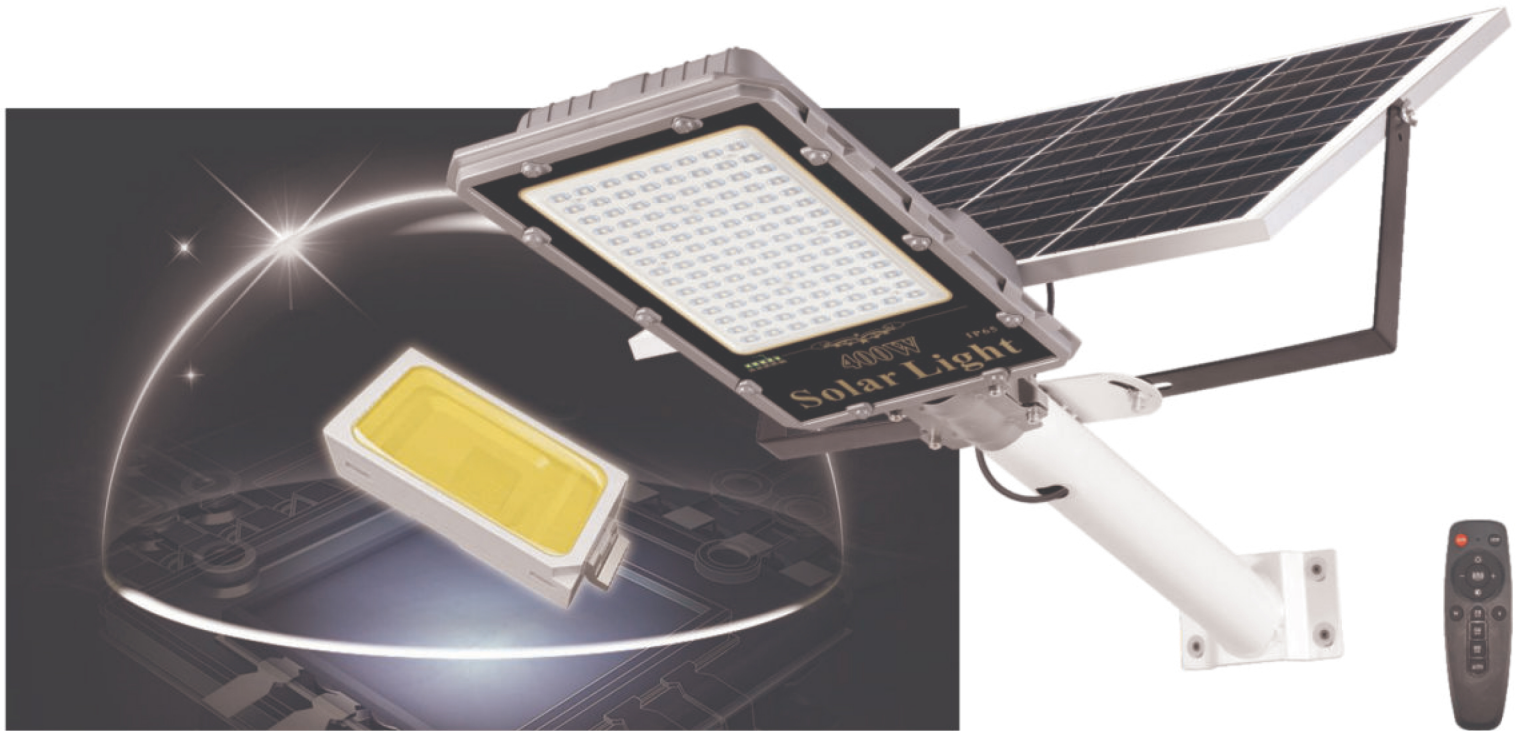

基本参数

Product Parameters

Model	Power	Lamp bead	Battery	Poly panel	lighting area	Lamp size	Panel size
F-100	100W	SMD/172PCS	3.2V15000mAh	多晶硅5V/25W	80m ²	340x390x17mm	490x210x95mm
F-200	200W	SMD/172PCS	3.2V20000mAh	多晶硅5V/35W	100m ²	350x520x17mm	490x210x95mm
F-300	300W	SMD/354PCS	3.2V25000mAh	多晶硅5V/40W	150m ²	350x630x17mm	490x210x95mm
F-400	400W	SMD/354PCS	3.2V30000mAh	多晶硅5V/50W	200m ²	440x660x17mm	490x210x95mm
H-D100	100W	SMD/120PCS	3.2V15000mAh	多晶硅5V/25W	80m ²	340x390x17mm	490x210x95mm
H-D200	200W	SMD/120PCS	3.2V20000mAh	多晶硅5V/35W	100m ²	350x520x17mm	490x210x95mm
H-D300	300W	SMD/120PCS	3.2V25000mAh	多晶硅5V/40W	150m ²	350x630x17mm	490x210x95mm
H-D400	400W	SMD/120PCS	3.2V30000mAh	多晶硅5V/50W	200m ²	440x630x17mm	490x210x95mm

基本参数

Product Parameters

Model	Power	Lamp bead	Battery	Poly panel	lighting area	Lamp size	Panel size
G-100	100W	SMD/196PCS	3.2V15000mAh	多晶硅5V/25W	80m ²	340x390x17mm	577x210x85mm
G-200	200W	SMD/196PCS	3.2V20000mAh	多晶硅5V/35W	100m ²	350x520x17mm	577x210x85mm
G-300	300W	SMD/378PCS	3.2V25000mAh	多晶硅5V/40W	150m ²	350x630x17mm	577x210x85mm
G-400	400W	SMD/378PCS	3.2V30000mAh	多晶硅5V/50W	200m ²	440x660x17mm	577x210x85mm
G-D100	100W	SMD/172PCS	3.2V15000mAh	多晶硅5V/25W	80m ²	340x390x17mm	577x210x85mm
G-D200	200W	SMD/172PCS	3.2V20000mAh	多晶硅5V/35W	100m ²	350x520x17mm	577x210x85mm
G-D300	300W	SMD/172PCS	3.2V25000mAh	多晶硅5V/40W	150m ²	350x630x17mm	577x210x85mm
G-D400	400W	SMD/172PCS	3.2V30000mAh	多晶硅5V/50W	200m ²	440x630x17mm	577x210x85mm

基本参数

Product Parameters

Model	Power	Lamp bead	Battery	Poly panel	lighting area	Lamp size	Panel size
M-60/N	60W	SMD/120PCS	3.2V10000mAh	多晶硅5V/18W	60m ²	340x290x17mm	390x185x78mm
M-100/N	100W	SMD/168PCS	3.2V15000mAh	多晶硅5V/25W	80m ²	340x390x17mm	390x185x78mm
M-200/N	200W	SMD/216PCS	3.2V20000mAh	多晶硅5V/35W	100m ²	350x520x17mm	480x240x78mm
M-300/N	300W	SMD/288PCS	3.2V25000mAh	多晶硅5V/40W	150m ²	350x630x17mm	480x240x78mm
M-400/N	400W	SMD/360PCS	3.2V30000mAh	多晶硅5V/50W	200m ²	440x660x17mm	480x240x78mm