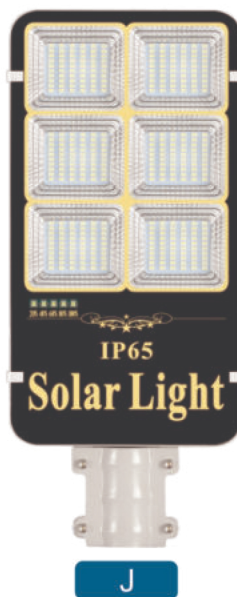

J

基本参数

Product Parameters

Model	Power	Lamp bead	Battery	Poly panel	lighting area	Lamp size	Panel size
J-100	100W	SMD/150PCS	3.2V15000mAh	多晶硅5V/25W	80m²	340x390x17mm	495x215x70mm
J-200	200W	SMD/240PCS	3.2V20000mAh	多晶硅5V/35W	100m²	350x520x17mm	495x215x70mm
J-300	300W	SMD/360PCS	3.2V25000mAh	多晶硅5V/40W	150m²	350x630x17mm	495x215x70mm
K-J60	60W	SMD/300PCS	3.2V10000mAh	多晶硅5V/12W	80m²	340x290x17mm	495x215x70mm
K-J100	100W	SMD/300PCS	3.2V14000mAh	多晶硅5V/18W	80m²	340x350x17mm	495x215x70mm
K-J200	200W	SMD/300PCS	3.2V18000mAh	多晶硅5V/25W	100m²	350x390x17mm	495x215x70mm
K-J300	300W	SMD/300PCS	3.2V22000mAh	多晶硅5V/35W	200m²	350x520x17mm	495x215x70mm
K-J400	400W	SMD/300PCS	3.2V27500mAh	多晶硅5V/40W	300m²	350x630x17mm	495x215x70mm