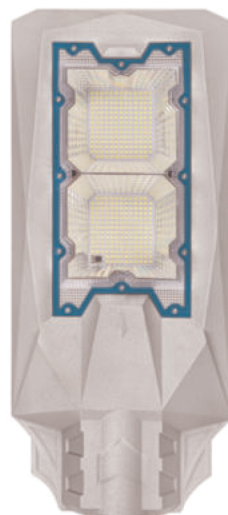

STREET LAMP

Solar separate street lamp series

F

F-D

BACK

H

H-D

BACK

基本参数

Product Parameters

Model	Power	Lamp bead	Battery	Poly panel	lighting area	Lamp size	Panel size
F-100	100W	SMD/172PCS	3.2V15000mAh	多晶硅5V/25W	80m ²	340x390x17mm	490x210x95mm
F-200	200W	SMD/172PCS	3.2V20000mAh	多晶硅5V/35W	100m ²	350x520x17mm	490x210x95mm
F-300	300W	SMD/354PCS	3.2V25000mAh	多晶硅5V/40W	150m ²	350x630x17mm	490x210x95mm
F-400	400W	SMD/354PCS	3.2V30000mAh	多晶硅5V/50W	200m ²	440x660x17mm	490x210x95mm
H-D100	100W	SMD/120PCS	3.2V15000mAh	多晶硅5V/25W	80m ²	340x390x17mm	490x210x95mm
H-D200	200W	SMD/120PCS	3.2V20000mAh	多晶硅5V/35W	100m ²	350x520x17mm	490x210x95mm
H-D300	300W	SMD/120PCS	3.2V25000mAh	多晶硅5V/40W	150m ²	350x630x17mm	490x210x95mm
H-D400	400W	SMD/120PCS	3.2V30000mAh	多晶硅5V/50W	200m ²	440x630x17mm	490x210x95mm

基本参数

Product Parameters

Model	Power	Lamp bead	Battery	Poly panel	lighting area	Lamp size	Panel size
G-100	100W	SMD/196PCS	3.2V15000mAh	多晶硅5V/25W	80m ²	340x390x17mm	577x210x85mm
G-200	200W	SMD/196PCS	3.2V20000mAh	多晶硅5V/35W	100m ²	350x520x17mm	577x210x85mm
G-300	300W	SMD/378PCS	3.2V25000mAh	多晶硅5V/40W	150m ²	350x630x17mm	577x210x85mm
G-400	400W	SMD/378PCS	3.2V30000mAh	多晶硅5V/50W	200m ²	440x660x17mm	577x210x85mm
G-D100	100W	SMD/172PCS	3.2V15000mAh	多晶硅5V/25W	80m ²	340x390x17mm	577x210x85mm
G-D200	200W	SMD/172PCS	3.2V20000mAh	多晶硅5V/35W	100m ²	350x520x17mm	577x210x85mm
G-D300	300W	SMD/172PCS	3.2V25000mAh	多晶硅5V/40W	150m ²	350x630x17mm	577x210x85mm
G-D400	400W	SMD/172PCS	3.2V30000mAh	多晶硅5V/50W	200m ²	440x630x17mm	577x210x85mm