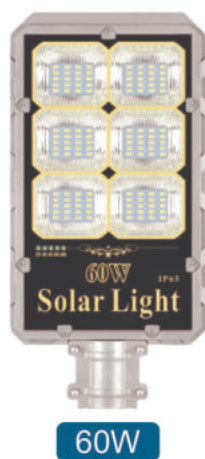

STREET LAMP

Solar separate street lamp series

F

F-D

BACK

H

H-D

BACK

基本参数

Product Parameters

Model	Power	Lamp bead	Battery	Poly panel	lighting area	Lamp size	Panel size
F-100	100W	SMD/172PCS	3.2V15000mAh	多晶硅5V/25W	80m ²	340x390x17mm	490x210x95mm
F-200	200W	SMD/172PCS	3.2V20000mAh	多晶硅5V/35W	100m ²	350x520x17mm	490x210x95mm
F-300	300W	SMD/354PCS	3.2V25000mAh	多晶硅5V/40W	150m ²	350x630x17mm	490x210x95mm
F-400	400W	SMD/354PCS	3.2V30000mAh	多晶硅5V/50W	200m ²	440x660x17mm	490x210x95mm
H-D100	100W	SMD/120PCS	3.2V15000mAh	多晶硅5V/25W	80m ²	340x390x17mm	490x210x95mm
H-D200	200W	SMD/120PCS	3.2V20000mAh	多晶硅5V/35W	100m ²	350x520x17mm	490x210x95mm
H-D300	300W	SMD/120PCS	3.2V25000mAh	多晶硅5V/40W	150m ²	350x630x17mm	490x210x95mm
H-D400	400W	SMD/120PCS	3.2V30000mAh	多晶硅5V/50W	200m ²	440x630x17mm	490x210x95mm

基本参数

Product Parameters

Model	Power	Lamp bead	Battery	Poly panel	lighting area	Lamp size	Panel size
G-100	100W	SMD/196PCS	3.2V15000mAh	多晶硅5V/25W	80m ²	340x390x17mm	577x210x85mm
G-200	200W	SMD/196PCS	3.2V20000mAh	多晶硅5V/35W	100m ²	350x520x17mm	577x210x85mm
G-300	300W	SMD/378PCS	3.2V25000mAh	多晶硅5V/40W	150m ²	350x630x17mm	577x210x85mm
G-400	400W	SMD/378PCS	3.2V30000mAh	多晶硅5V/50W	200m ²	440x660x17mm	577x210x85mm
G-D100	100W	SMD/172PCS	3.2V15000mAh	多晶硅5V/25W	80m ²	340x390x17mm	577x210x85mm
G-D200	200W	SMD/172PCS	3.2V20000mAh	多晶硅5V/35W	100m ²	350x520x17mm	577x210x85mm
G-D300	300W	SMD/172PCS	3.2V25000mAh	多晶硅5V/40W	150m ²	350x630x17mm	577x210x85mm
G-D400	400W	SMD/172PCS	3.2V30000mAh	多晶硅5V/50W	200m ²	440x630x17mm	577x210x85mm