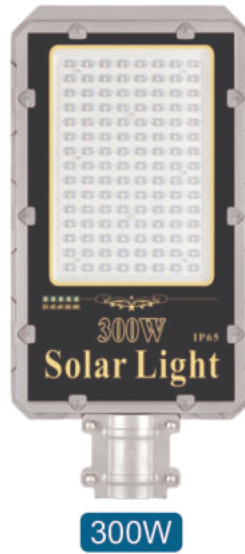

基本参数

Product Parameters

Model	Power	Lamp bead	Battery	Poly panel	lighting area	Lamp size	Panel size
F-100	100W	SMD/172PCS	3.2V15000mAh	多晶硅5V/25W	80m ²	340x390x17mm	490x210x95mm
F-200	200W	SMD/172PCS	3.2V20000mAh	多晶硅5V/35W	100m ²	350x520x17mm	490x210x95mm
F-300	300W	SMD/354PCS	3.2V25000mAh	多晶硅5V/40W	150m ²	350x630x17mm	490x210x95mm
F-400	400W	SMD/354PCS	3.2V30000mAh	多晶硅5V/50W	200m ²	440x660x17mm	490x210x95mm
H-D100	100W	SMD/120PCS	3.2V15000mAh	多晶硅5V/25W	80m ²	340x390x17mm	490x210x95mm
H-D200	200W	SMD/120PCS	3.2V20000mAh	多晶硅5V/35W	100m ²	350x520x17mm	490x210x95mm
H-D300	300W	SMD/120PCS	3.2V25000mAh	多晶硅5V/40W	150m ²	350x630x17mm	490x210x95mm
H-D400	400W	SMD/120PCS	3.2V30000mAh	多晶硅5V/50W	200m ²	440x630x17mm	490x210x95mm

基本参数

Product Parameters

Model	Power	Lamp bead	Battery	Poly panel	lighting area	Lamp size	Panel size
G-100	100W	SMD/196PCS	3.2V15000mAh	多晶硅5V/25W	80m ²	340x390x17mm	577x210x85mm
G-200	200W	SMD/196PCS	3.2V20000mAh	多晶硅5V/35W	100m ²	350x520x17mm	577x210x85mm
G-300	300W	SMD/378PCS	3.2V25000mAh	多晶硅5V/40W	150m ²	350x630x17mm	577x210x85mm
G-400	400W	SMD/378PCS	3.2V30000mAh	多晶硅5V/50W	200m ²	440x660x17mm	577x210x85mm
G-D100	100W	SMD/172PCS	3.2V15000mAh	多晶硅5V/25W	80m ²	340x390x17mm	577x210x85mm
G-D200	200W	SMD/172PCS	3.2V20000mAh	多晶硅5V/35W	100m ²	350x520x17mm	577x210x85mm
G-D300	300W	SMD/172PCS	3.2V25000mAh	多晶硅5V/40W	150m ²	350x630x17mm	577x210x85mm
G-D400	400W	SMD/172PCS	3.2V30000mAh	多晶硅5V/50W	200m ²	440x630x17mm	577x210x85mm

基本参数

Product Parameters

Model	Power	Lamp bead	Battery	Poly panel	lighting area	Lamp size	Panel size
M-60/N	60W	SMD/120PCS	3.2V10000mAh	多晶硅5V/18W	60m ²	340x290x17mm	390x185x78mm
M-100/N	100W	SMD/168PCS	3.2V15000mAh	多晶硅5V/25W	80m ²	340x390x17mm	390x185x78mm
M-200/N	200W	SMD/216PCS	3.2V20000mAh	多晶硅5V/35W	100m ²	350x520x17mm	480x240x78mm
M-300/N	300W	SMD/288PCS	3.2V25000mAh	多晶硅5V/40W	150m ²	350x630x17mm	480x240x78mm
M-400/N	400W	SMD/360PCS	3.2V30000mAh	多晶硅5V/50W	200m ²	440x660x17mm	480x240x78mm