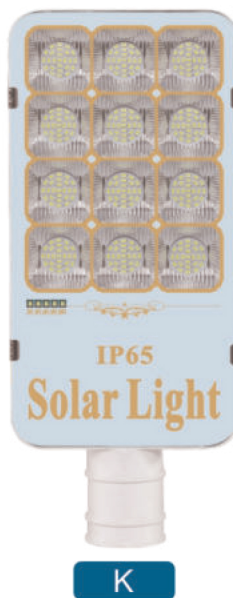

基本参数

Product Parameters

Model	Power	Lamp bead	Battery	Poly panel	lighting area	Lamp size	Panel size
G-100	100W	SMD/196PCS	3.2V15000mAh	多晶硅5V/25W	80m ²	340x390x17mm	577x210x85mm
G-200	200W	SMD/196PCS	3.2V20000mAh	多晶硅5V/35W	100m ²	350x520x17mm	577x210x85mm
G-300	300W	SMD/378PCS	3.2V25000mAh	多晶硅5V/40W	150m ²	350x630x17mm	577x210x85mm
G-400	400W	SMD/378PCS	3.2V30000mAh	多晶硅5V/50W	200m ²	440x660x17mm	577x210x85mm
G-D100	100W	SMD/172PCS	3.2V15000mAh	多晶硅5V/25W	80m ²	340x390x17mm	577x210x85mm
G-D200	200W	SMD/172PCS	3.2V20000mAh	多晶硅5V/35W	100m ²	350x520x17mm	577x210x85mm
G-D300	300W	SMD/172PCS	3.2V25000mAh	多晶硅5V/40W	150m ²	350x630x17mm	577x210x85mm
G-D400	400W	SMD/172PCS	3.2V30000mAh	多晶硅5V/50W	200m ²	440x630x17mm	577x210x85mm

基本参数

Product Parameters

Model	Power	Lamp bead	Battery	Poly panel	lighting area	Lamp size	Panel size
M-60/N	60W	SMD/120PCS	3.2V10000mAh	多晶硅5V/18W	60m ²	340x290x17mm	390x185x78mm
M-100/N	100W	SMD/168PCS	3.2V15000mAh	多晶硅5V/25W	80m ²	340x390x17mm	390x185x78mm
M-200/N	200W	SMD/216PCS	3.2V20000mAh	多晶硅5V/35W	100m ²	350x520x17mm	480x240x78mm
M-300/N	300W	SMD/288PCS	3.2V25000mAh	多晶硅5V/40W	150m ²	350x630x17mm	480x240x78mm
M-400/N	400W	SMD/360PCS	3.2V30000mAh	多晶硅5V/50W	200m ²	440x660x17mm	480x240x78mm

基本参数

Product Parameters

Model	Power	Lamp bead	Battery	Poly panel	lighting area	Lamp size	Panel size
M-D60/N	60W	SMD/66PCS	3.2V10000mAh	多晶硅5V/18W	60m ²	340x290x17mm	390x185x78mm
M-D100/N	100W	SMD/66PCS	3.2V15000mAh	多晶硅5V/25W	80m ²	340x390x17mm	390x185x78mm
M-D200/N	200W	SMD/120PCS	3.2V20000mAh	多晶硅5V/35W	100m ²	350x520x17mm	480x240x78mm
M-D300/N	300W	SMD/120PCS	3.2V25000mAh	多晶硅5V/40W	150m ²	350x630x17mm	480x240x78mm
M-D400/N	400W	SMD/120PCS	3.2V30000mAh	多晶硅5V/50W	200m ²	440x660x17mm	480x240x78mm