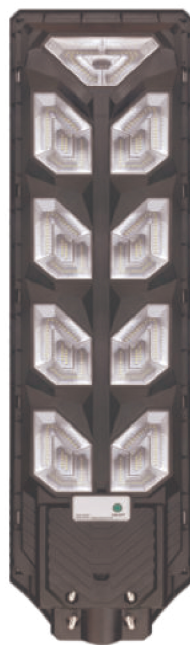

STREET LAMP

Solar street lamp series

基本参数 Product Parameters

Model	Power	Lamp bead	Battery	Poly panel	lighting area	Panel size	Lamp size
B-200	200W	SMD/112PCS	3.2V30000mAh	多晶硅5V/30W	100m ²	520x345mm	545x365x55mm
B-400	400W	SMD/224PCS	3.2V60000mAh	多晶硅5V/60W	200m ²	1070x345mm	1085x365x55mm
B-600	600W	SMD/224PCS	3.2V90000mAh	多晶硅5V/100W	300m ²	1070x510mm	1085x530x55mm

60W

100W

200W

基本参数 Product Parameters

Model	Power	Lamp bead	Battery	Poly panel	lighting area	Panel size	Lamp size
B-L60	60W	SMD/120PCS	3.2V15000mAh	多晶硅5V/18W	100m ²	658x182mm	670x200x45mm
B-L100	100W	SMD/160PCS	3.2V20000mAh	多晶硅5V/24W	150m ²	858x182mm	870x200x45mm
B-L200	200W	SMD/200PCS	3.2V25000mAh	多晶硅5V/30W	200m ²	1063x182mm	1075x200x45mm

50W

100W

150W

200W

基本参数 Product Parameters

Model	Power	Lamp bead	Battery	Poly panel	lighting area	Panel size	Lamp size
B-T50	50W	SMD/99PCS	3.2V10000mAh	多晶硅5V/18W	50m ²	490x210mm	500x220x45mm
B-T100	100W	SMD/198PCS	3.2V15000mAh	多晶硅5V/30W	100m ²	690x210mm	700x220x45mm
B-T150	150W	SMD/297PCS	3.2V20000mAh	多晶硅5V/35W	150m ²	890x2105mm	900x220x45mm
B-T200	200W	SMD/396PCS	3.2V25000mAh	多晶硅5V/40W	200m ²	1040x210mm	1050x220x45mm

300W

500W

700W

900W

基本参数

Product Parameters

Model	Power	Lamp bead	Battery	Poly panel	lighting area	Panel size	Lamp size
P-Y300	300W	SMD/132PCS	3.2V6000mAh	多晶硅5V/9W	40m ²	213x398mm	508x237x50mm
P-Y500	500W	SMD/226PCS	3.2V8000mAh	多晶硅5V/13W	60m ²	232x508mm	616x255x50mm
P-Y700	700W	SMD/320PCS	3.2V12000mAh	多晶硅5V/16W	80m ²	232x609mm	720x255x50mm
P-Y900	900W	SMD/414PCS	3.2V14000mAh	多晶硅5V/20W	100m ²	232x709mm	820x255x50mm