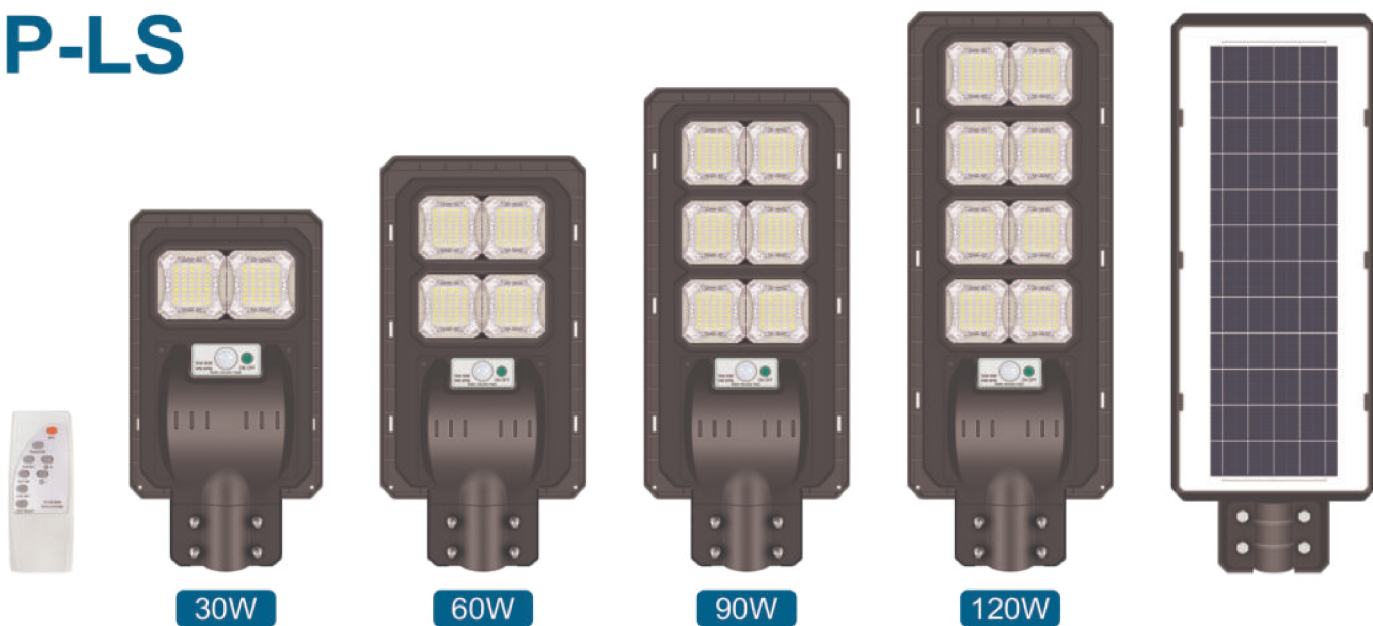

STREET LAMP

Solar street lamp series

基本参数 Product Parameters

Model	Power	Lamp bead	Battery	Poly panel	lighting area	Panel size	Lamp size
B-200	200W	SMD/112PCS	3.2V30000mAh	多晶硅5V/30W	100m ²	520x345mm	545x365x55mm
B-400	400W	SMD/224PCS	3.2V60000mAh	多晶硅5V/60W	200m ²	1070x345mm	1085x365x55mm
B-600	600W	SMD/224PCS	3.2V90000mAh	多晶硅5V/100W	300m ²	1070x510mm	1085x530x55mm

50W

100W

150W

200W

基本参数 Product Parameters

Model	Power	Lamp bead	Battery	Poly panel	lighting area	Panel size	Lamp size
B-T50	50W	SMD/99PCS	3.2V10000mAh	多晶硅5V/18W	50m ²	490x210mm	500x220x45mm
B-T100	100W	SMD/198PCS	3.2V15000mAh	多晶硅5V/30W	100m ²	690x210mm	700x220x45mm
B-T150	150W	SMD/297PCS	3.2V20000mAh	多晶硅5V/35W	150m ²	890x2105mm	900x220x45mm
B-T200	200W	SMD/396PCS	3.2V25000mAh	多晶硅5V/40W	200m ²	1040x210mm	1050x220x45mm

300W

500W

700W

900W

基本参数

Product Parameters

Model	Power	Lamp bead	Battery	Poly panel	lighting area	Panel size	Lamp size
P-Y300	300W	SMD/132PCS	3.2V6000mAh	多晶硅5V/9W	40m ²	213x398mm	508x237x50mm
P-Y500	500W	SMD/226PCS	3.2V8000mAh	多晶硅5V/13W	60m ²	232x508mm	616x255x50mm
P-Y700	700W	SMD/320PCS	3.2V12000mAh	多晶硅5V/16W	80m ²	232x609mm	720x255x50mm
P-Y900	900W	SMD/414PCS	3.2V14000mAh	多晶硅5V/20W	100m ²	232x709mm	820x255x50mm

P-L

P-LS

基本参数

Product Parameters

Model	Power	Lamp bead	Battery	Poly panel	lighting area	Panel size	Lamp size
P-L30	30W	SMD/84PCS	3.2V5000mAh	多晶硅5V/7W	40m ²	300x186mm	384x207x57mm
P-L60	60W	SMD/168PCS	3.2V6000mAh	多晶硅5V/11W	60m ²	397x212mm	479x235x57mm
P-L90	90W	SMD/252PCS	3.2V8000mAh	多晶硅5V/14W	80m ²	508x228mm	618x256x57mm
P-L120	120W	SMD/336PCS	3.2V12000mAh	多晶硅5V/18W	100m ²	231x608mm	617x362x80mm
P-LS30	30W	SMD/812PCS	3.2V5000mAh	多晶硅5V/7W	40m ²	300x186mm	384x207x57mm
P-LS60	60W	SMD/344PCS	3.2V6000mAh	多晶硅5V/11W	60m ²	397x212mm	479x235x57mm
P-LS90	90W	SMD/578PCS	3.2V8000mAh	多晶硅5V/14W	80m ²	508x228mm	618x256x57mm
P-LS120	120W	SMD/812PCS	3.2V12000mAh	多晶硅5V/18W	100m ²	231x608mm	720x256x57mm