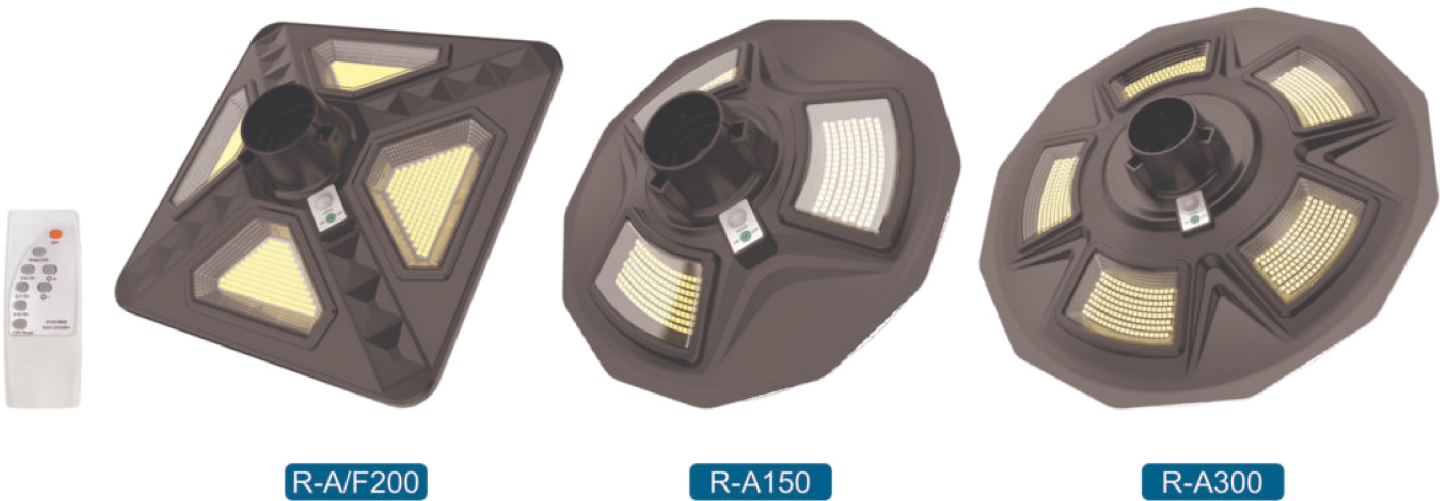

STREET LAMP

Solar street lamp series

基本参数 Product Parameters

Model	Power	Lamp bead	Battery	Poly panel	lighting area	Panel size	Lamp size
B-200	200W	SMD/112PCS	3.2V30000mAh	多晶硅5V/30W	100m ²	520x345mm	545x365x55mm
B-400	400W	SMD/224PCS	3.2V60000mAh	多晶硅5V/60W	200m ²	1070x345mm	1085x365x55mm
B-600	600W	SMD/224PCS	3.2V90000mAh	多晶硅5V/100W	300m ²	1070x510mm	1085x530x55mm

180W

240W

300W

基本参数 Product Parameters

Model	Power	Lamp bead	Battery	Poly panel	lighting area	Panel size	Lamp size
P-B180	180W	SMD/888PCS	3.2V14000mAh	多晶硅5V/18W	80m ²	360x335mm	467x362x80mm
P-B240	240W	SMD/1332PCS	3.2V18000mAh	多晶硅5V/27W	120m ²	510x335mm	617x362x80mm
P-B300	300W	SMD/1776PCS	3.2V22000mAh	多晶硅5V/30W	150m ²	590x335mm	698x362x80mm

180W

240W

300W

基本参数

Product Parameters

Model	Power	Lamp bead	Battery	Poly panel	lighting area	Panel size	Lamp size
P-M180	180W	SMD/480PCS	3.2V14000mAh	多晶硅5V/18W	80m ²	360x335mm	447x70x342mm
P-M240	240W	SMD/640PCS	3.2V18000mAh	多晶硅5V/27W	120m ²	510x335mm	597x70x342mm
P-M300	300W	SMD/800PCS	3.2V22000mAh	多晶硅5V/30W	150m ²	590x335mm	677x70x342mm

基本参数 Product Parameters

Model	Power	Lamp bead	Battery	Poly panel	lighting area	Panel size	Lamp size
R-A/F200	200W	SMD/344PCS	3.2V16000mAh	多晶硅5V/18W	80m ²	345x345mm	411x411x125mm
R-A150	150W	SMD/351PCS	3.2V11000mAh	多晶硅5V/15W	80m ²	φ 413mm	φ 437x125mm
R-A300	300W	SMD/458PCS	3.2V16000mAh	多晶硅5V/25W	100m ²	φ 543mm	φ 572x126mm