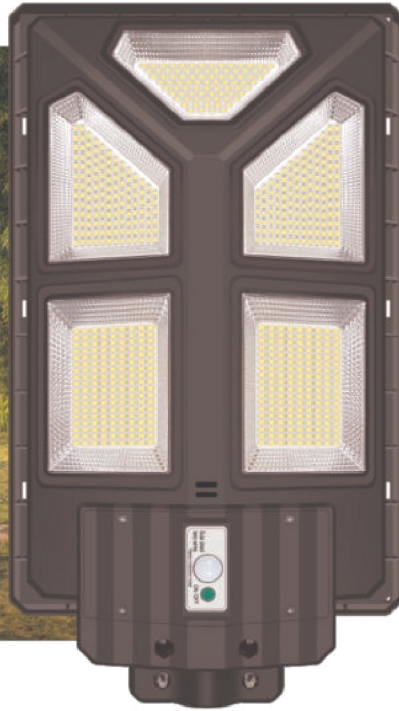

STREET LAMP

Solar street lamp series

基本参数 Product Parameters

Model	Power	Lamp bead	Battery	Poly panel	lighting area	Panel size	Lamp size
B-200	200W	SMD/112PCS	3.2V30000mAh	多晶硅5V/30W	100m ²	520x345mm	545x365x55mm
B-400	400W	SMD/224PCS	3.2V60000mAh	多晶硅5V/60W	200m ²	1070x345mm	1085x365x55mm
B-600	600W	SMD/224PCS	3.2V90000mAh	多晶硅5V/100W	300m ²	1070x510mm	1085x530x55mm

300W

500W

700W

900W

基本参数

Product Parameters

Model	Power	Lamp bead	Battery	Poly panel	lighting area	Panel size	Lamp size
P-Y300	300W	SMD/132PCS	3.2V6000mAh	多晶硅5V/9W	40m ²	213x398mm	508x237x50mm
P-Y500	500W	SMD/226PCS	3.2V8000mAh	多晶硅5V/13W	60m ²	232x508mm	616x255x50mm
P-Y700	700W	SMD/320PCS	3.2V12000mAh	多晶硅5V/16W	80m ²	232x609mm	720x255x50mm
P-Y900	900W	SMD/414PCS	3.2V14000mAh	多晶硅5V/20W	100m ²	232x709mm	820x255x50mm

P-L

P-LS

基本参数

Product Parameters

Model	Power	Lamp bead	Battery	Poly panel	lighting area	Panel size	Lamp size
P-L30	30W	SMD/84PCS	3.2V5000mAh	多晶硅5V/7W	40m ²	300x186mm	384x207x57mm
P-L60	60W	SMD/168PCS	3.2V6000mAh	多晶硅5V/11W	60m ²	397x212mm	479x235x57mm
P-L90	90W	SMD/252PCS	3.2V8000mAh	多晶硅5V/14W	80m ²	508x228mm	618x256x57mm
P-L120	120W	SMD/336PCS	3.2V12000mAh	多晶硅5V/18W	100m ²	231x608mm	617x362x80mm
P-LS30	30W	SMD/812PCS	3.2V5000mAh	多晶硅5V/7W	40m ²	300x186mm	384x207x57mm
P-LS60	60W	SMD/344PCS	3.2V6000mAh	多晶硅5V/11W	60m ²	397x212mm	479x235x57mm
P-LS90	90W	SMD/578PCS	3.2V8000mAh	多晶硅5V/14W	80m ²	508x228mm	618x256x57mm
P-LS120	120W	SMD/812PCS	3.2V12000mAh	多晶硅5V/18W	100m ²	231x608mm	720x256x57mm